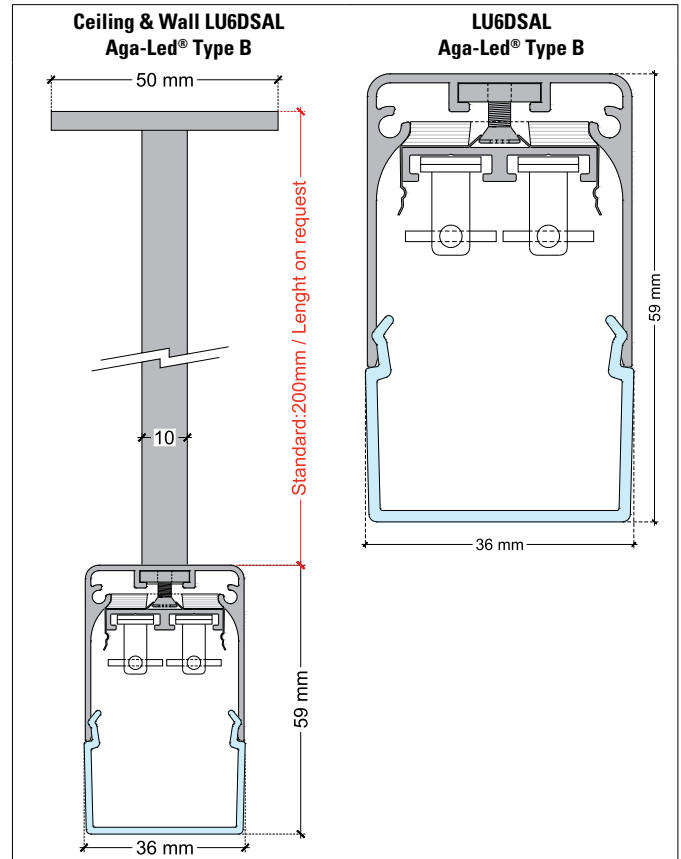

TECHNICAL DATA SHEET

Ceiling & Wall Linear Lighting / LU6DSAL / Aga-Led® Type B

VERSION - 02.10.2017

STANDARD LUMINAIRE

Reference	LU6DSAL
Protection Class	IP40
Lighting Source	Aga-Led® Type B
Connector	Festoon on B'Light conductor 16mm²
Size - mm	36 x 59mm without fixture
Length on measure	210mm to 3000mm
Nb Lighting Source	36 LED/m
Voltage	24V
Power	With B3: 34.56 W/m With B6: 43.2 W/m
Dimmable	Yes
Cover	VSM6: Opaline Glass
End Caps	ERPS-N: Ryton R-4 Black
Fixture	Standard Height: 20cm - Number to be defined according to luminaire length

APPLICATION : WALL, CEILING OR FLOOR

FINISH

Color Finishing Profil

Standard	Natural Anodised Aluminium
On request	Thermo-enameling Powder Coating RAL Color Anodising Polished Aluminium Chrome Aspect Polished Aluminium Gold Aspect

ON REQUEST

Fixture	Number to be defined - Height on measure
End Caps	ERPS-A: Aluminium
Dimming Option	1-10V, Dali, KNX <i>Ask technical departement for more information</i>

LIGHTING SOURCE

Lighting Source **Aga-Led® Type B - Generation 2**

Ref	B3	B6	
Power	0.96W	1.2W	
Voltage	24V	24V	
Beam Angle	120°	120°	
CRI	80	80	
Lifetime	50'000h		
Working T°	-20°C to +45°C		

Environmental protection Modified acrylate resin

Color Temperature & Luminous Flux / Unit

	2200K	2400K	2700K	3000K	4000K
Aga-Led® B3-G2	--	97 lm	137lm	137lm	137lm
Aga-Led® B6-G2	129 lm	140 lm	166 lm	166 lm	166 lm

LU6 END CAPS

Standard: ERPS-N : Ryton R-4 Black

On Request: ERPS-A : Aluminium

CERTIFICAT

AGABEKOV

AGABEKOV SA Manufacture 6, ROUTE DE COMPOIS
CH-1222 VÉSENAZ - GENEVA - SWITZERLAND
Tel. +41 22 752 47 45 Fax. +41 22 752 37 08
E - mail: info@aaabekov.com

AGABEKOV SA Bureau d'etudes 6, ROUTE DE COMPOIS
CH-1222 VÉSENAZ - GENEVA - SWITZERLAND
Tel. +41 22 752 47 45 Fax. +41 22 752 37 08
Internet: www.aaabekov.com