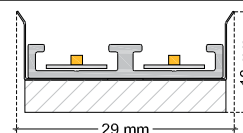

ON REQUEST: TLFAL Fixation TFCEP-S