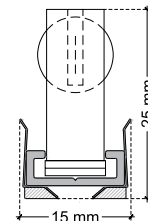

ON REQUEST: LFX-AC Fixation