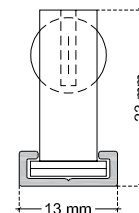

LFX-AC / Xenon - Rigid Loop