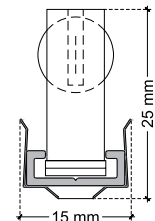

ON REQUEST: LFX-AC Fixation