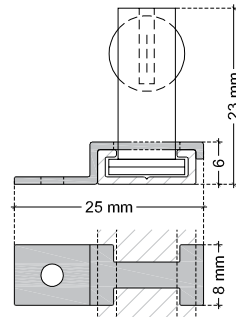

ON REQUEST: LFX-AC Fixation BFA

ON REQUEST : Connecting Cable

COS3 Power Connector

2x1m conductors of 2.5mm²

COS4 Linear bridging

2x8cm conductors of 2.5mm²

COS4a Corner bridging

1x8cm conductors of 2.5mm²
1x11cm conductors of 2.5mm²

ON REQUEST : Connecting plug AMS/AF