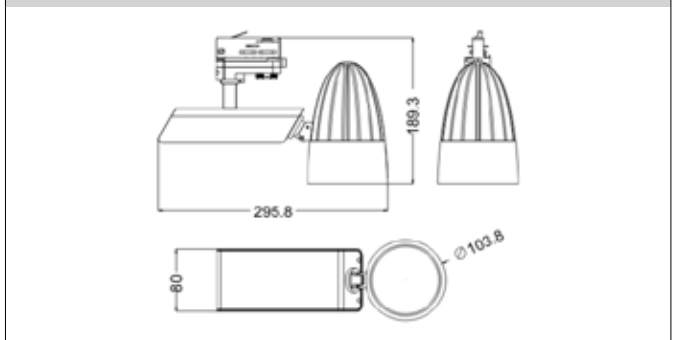

TECHNICAL DRAWINGS

COLOR TEMPERATURE & LUMINOUS FLUX

EN-TLA025-03

2'700K	3'000K	4'000K	5'000K
2033 lm $\pm 5\%$	2167 lm $\pm 5\%$	2283 lm $\pm 5\%$	2333 lm $\pm 5\%$

EN-TLA030-03

2'700K	3'000K	4'000K	5'000K
2409 lm $\pm 5\%$	2565 lm $\pm 5\%$	2705 lm $\pm 5\%$	2801 lm $\pm 5\%$

EN-TLA035-03

2'700K	3'000K	4'000K	5'000K
2870 lm $\pm 5\%$	3035 lm $\pm 5\%$	3156 lm $\pm 5\%$	3229 lm $\pm 5\%$

CERTIFICAT

CE RoHS