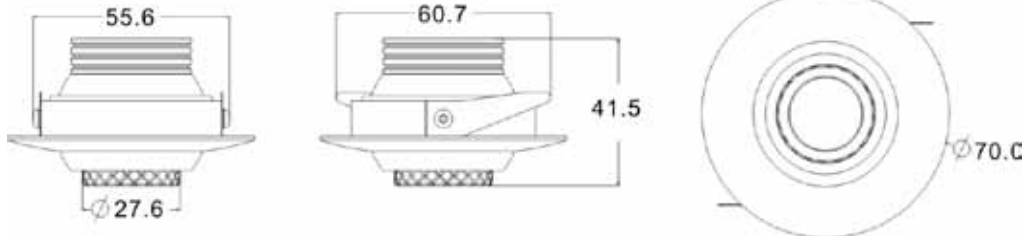

TECHNICAL DATA SHEET

LED Down Light - Adjustable Beam Angle / EN-DLI003-01

VERSION - 18.07.2017

STANDARD LUMINAIRE

Reference	EN-DLI003-01
Protection Class	IP20
Dimensions	ø70 x Ht.41.5mm
Cut-Out	ø56-65mm
Voltage	AC220-240V
Power	3W
Current	350mA
Led Type	Cree Cob
CRI	80+ or 90+
Beam Angle	Adjustable 15°-40°
Dimmable	No
Orientable	40° / all-round beam direction
Working T°	-20°C ~ +45°C
Warranty	5 years

APPLICATION: Showcase, Art, Sculpture, Museums, Shelves lighting,

FINISH

Standard White, Black or Silver

COLOR TEMPERATURE & LUMINOUS FLUX

EN-DLI003-01

2'700K	3'000K	4'000K	5'000K
186lm ±5%	199lm ±5%	219lm ±5%	234lm ±5%

CERTIFICAT

CE RoHS

EN-DLI003-01

Cut-out: ⌀ 56-65mm

EN-DLI003-01 / Adjustable Beam Angle

AGABEKOV

AGABEKOV SA Manufacture 6, ROUTE DE COMPOIS
CH-1222 VÉSENAZ - GENEVA - SWITZERLAND
Tel. +41 22 752 47 45 Fax. +41 22 752 37 08
E - mail: info@agabekov.com